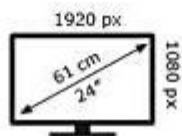

**ENERG** ⚡

ViewSonic

VG2456 / VS18086

**14** kWh/1000h

2019/9/2013